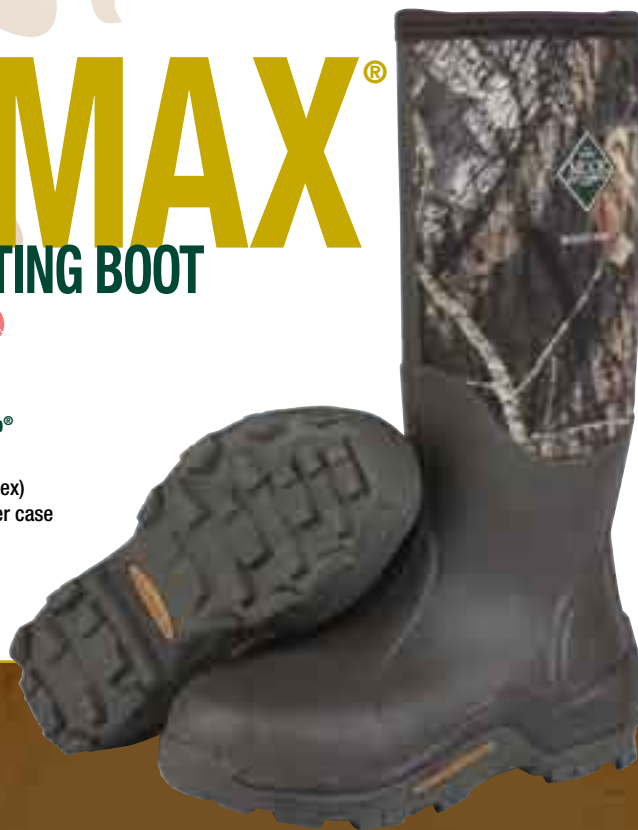

WOODY MAX®

COLD-CONDITIONS HUNTING BOOT

Comfort range of -40°F to 60°F

All the standard MUCK BOOT™ features plus:

- Fleece lining
- Stretch-fit topline binding snugs calf to keep warmth in and cold out
- 5mm CR flex-foam bootie with four-way stretch nylon, 100% waterproof, lightweight and flexible
- New Mossy Oak Break-Up® Camo
- MS-1 molded outsole is rugged, aggressive and durable for maximum protection and stability (men's boot)
- Rugged, durable, two-color MS2 molded rubber outsole is contoured to fit a woman's foot (women's boot)
- Additional achilles overlay for added protection
- 2mm thermal foam underlay added to the instep area for additional warmth
- EVA molded midsole with contoured footbed (internal)
- Reinforced toe
- Added toe protection with a wrap-up bumper

WDM-MOBU

New Mossy Oak Break-Up®

Men's Sizes 5-15

Women's Sizes 6-13 (Unisex)

Packing: Boxed, 4 pairs per case

"I CAN HONESTLY SAY
THIS IS THE BEST HUNTING BOOT
I HAVE EVER HAD."

KIM GRIFFITH

OUTDOOR SPORTING

WOMEN'S WOODY MAX®

COLD-CONDITIONS HUNTING BOOT

Comfort range of -40°F to 60°F