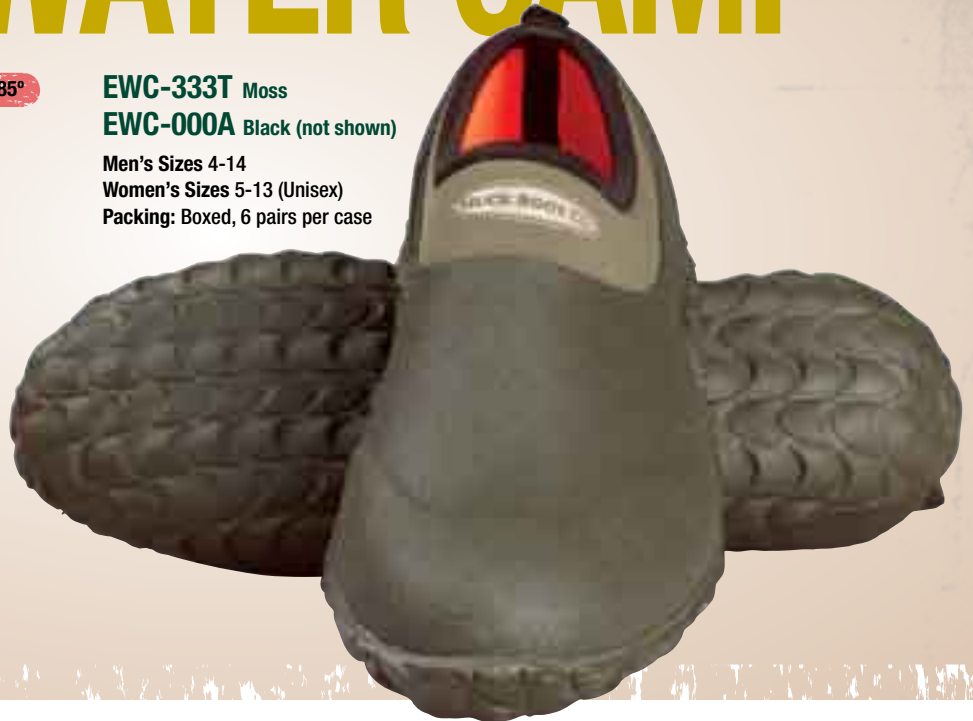

EDGEWATER CAMP

SHOE

Comfort range of sub-freezing conditions to 85°

All the standard MUCK BOOT™ features plus:

- Stretch-fit topline binding snuggs ankles to keep unwanted dirt and pebbles out
- 4mm CR flex-foam bootie with four-way stretch nylon, 100% waterproof, lightweight and flexible
- TracTrol sole design for enhanced traction and stability
- Natural rubber upper reinforcement for added durability
- Full-perimeter wrapped outsole provides maximum protection to toe, arch and heel area

EWC-333T Moss

EWC-000A Black (not shown)

Men's Sizes 4-14

Women's Sizes 5-13 (Unisex)

Packing: Boxed, 6 pairs per case